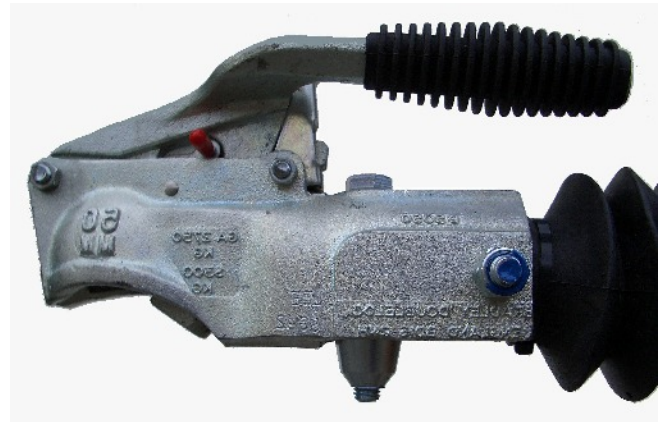

## BR20 Hitchlock Data Sheet

### Features:

- Fits Bradley GA2750 and GA3500 hitch heads.
- Insurance Approved.
- Utilises Bulldog's case hardened Super Lock Bolt which features a 25mm shaft and a drill and pick resistant lock.
- The lock bolt is positioned under the hitch to safeguard against any attempt to lever the lock off.
- Can be used hitched or unhitched or with a Bulldog Security Post.
- Supplied with a steel ball for use when not attached to a vehicle or post.
- Covers the hitch handle and fixing bolts.
- Finished in bright red powder coating for high deterrent effect.
- Features just 2 parts that can be fitted in seconds.
- Weighs just 4.36kg including steel ball.
- Dimensions 224mm long, 175mm wide, 202mm high.
- Supplied with 2 keys and instructions.